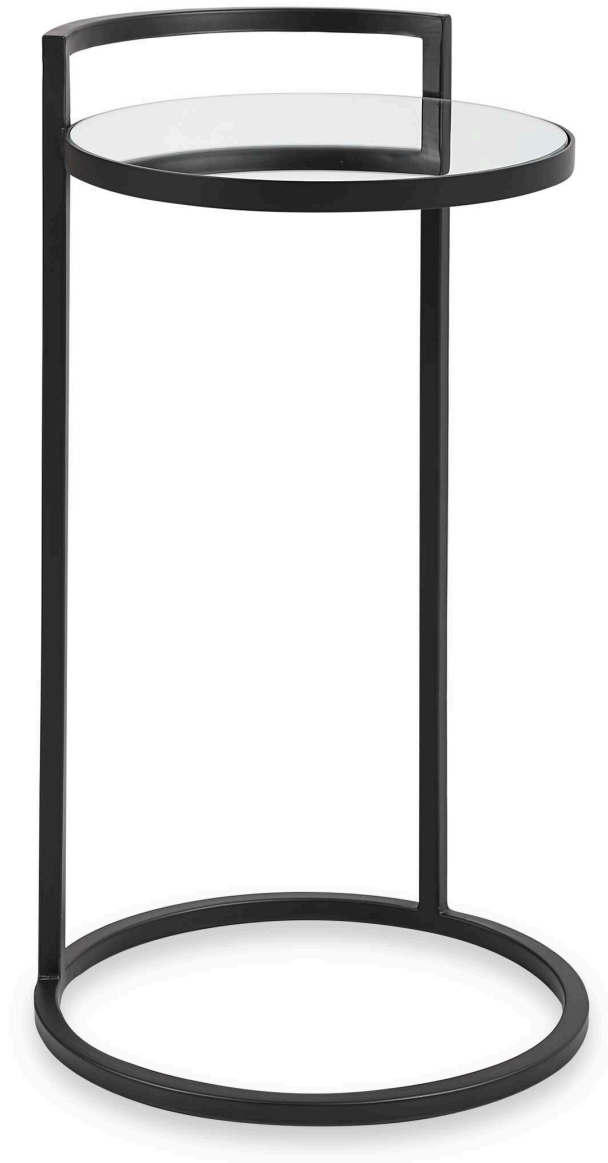

SALT & LIGHT

ACCENT FURNITURE

W23001

This iron accent table with a mirrored top, will be perfect beside your favorite chair. Finished in a matte black, it will add style to any room.

| | |
|--------------------|-------------------------|
| Dimensions: | 14 W X 26 H X 14 D (in) |
| Weight: | 11 |
| Ship Via: | Small Parcel |