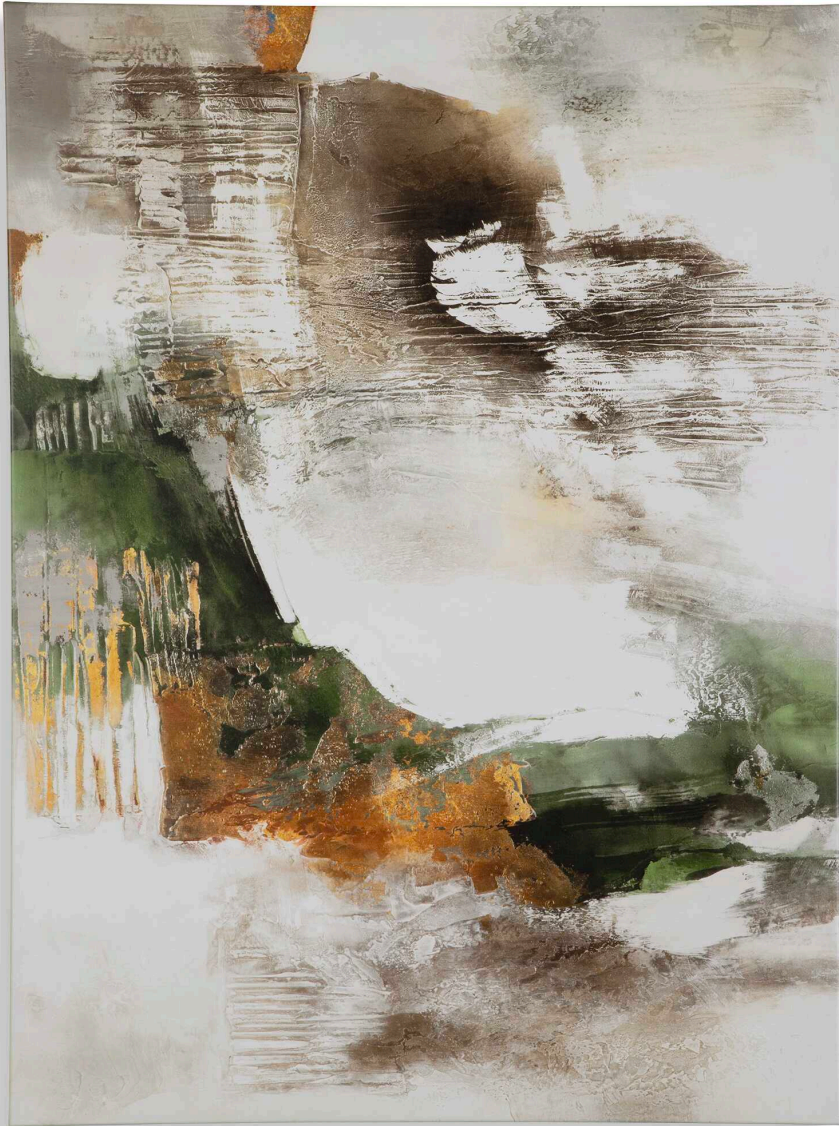

# SALT & LIGHT

## Frameless Giclee on Canvas

W03012

This frameless giclee on canvas embraces the allure of an abstract composition, infused with captivating shades of green, rich chocolate, pristine whites, and opulent gold accents. The movement of these beautiful shades evoke a sense of sophistication and add a touch of contemporary flair. "Remnant II" is created by Scott Brems. Handcrafted and printed in the USA.

<b>Dimensions:</b>	30 W X 40 H X 2 D (in)
<b>Weight:</b>	10
<b>Ship Via:</b>	Small Parcel