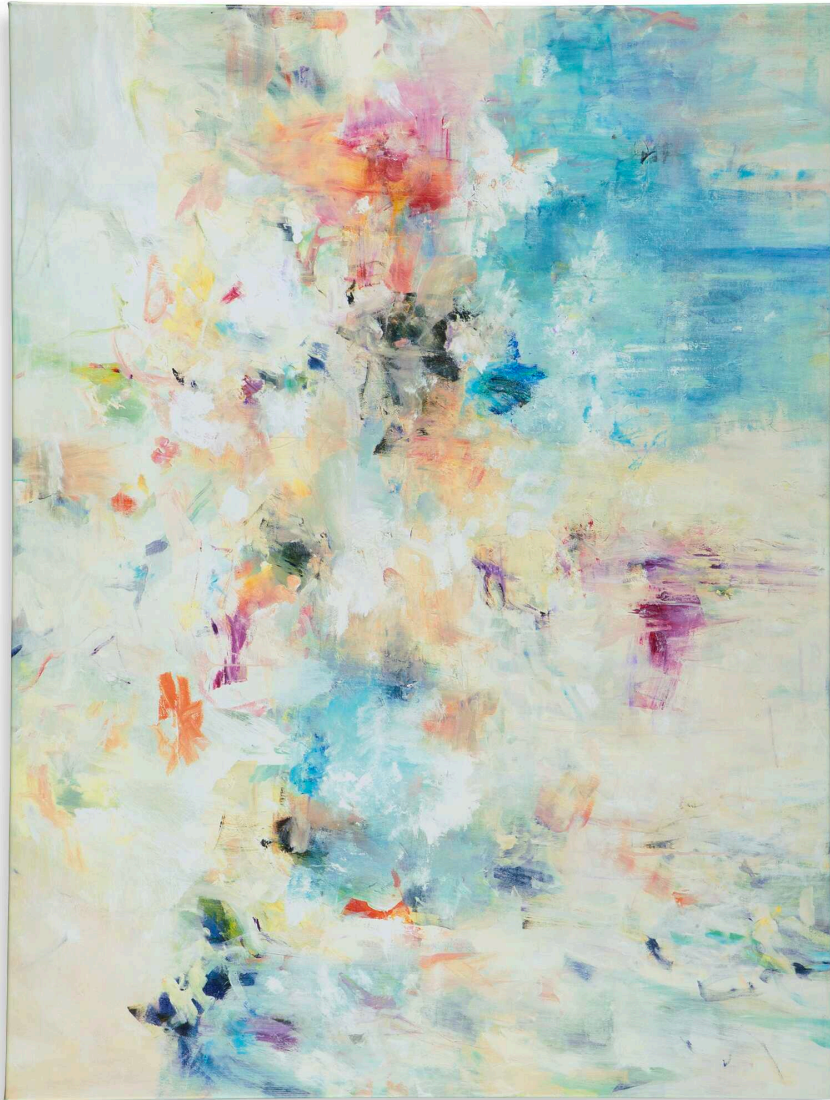

SALT & LIGHT

Frameless Giclee on Canvas

W03010

"Floral Dreams" is an enchanting giclee on canvas, crafted with meticulous strokes of orange, blues, whites and pinks. This frameless canvas portrays warmth and serenity as the colors intertwine. May be hung either vertically or horizontally. Handcrafted and printed in the USA. Artwork by Lisa Ridgers.

Dimensions:	30 W X 40 H X 2 D (in)
Weight:	10
Ship Via:	Small Parcel