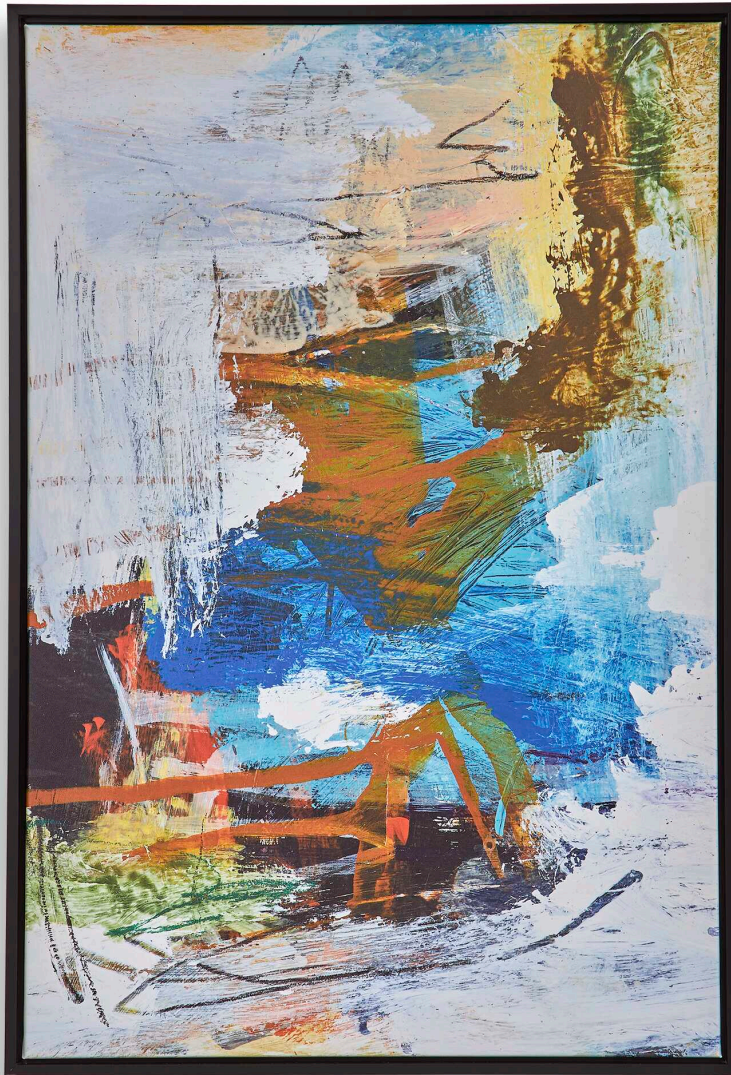

SALT & LIGHT

Framed Canvas

W03000

This colorful artwork will brighten any room. The beautiful blue center of this abstract serves as a focal point and is surrounded by crisp white strokes and multiple accent colors. "Destination" is set in a black, solid wood gallery frame. May be hung either vertically or horizontally. This giclee on canvas is handcrafted and printed in the USA. Artwork by Marisol Evora.

Dimensions:	25 W X 37 H X 1 D (in)
Weight:	9
Ship Via:	Small Parcel