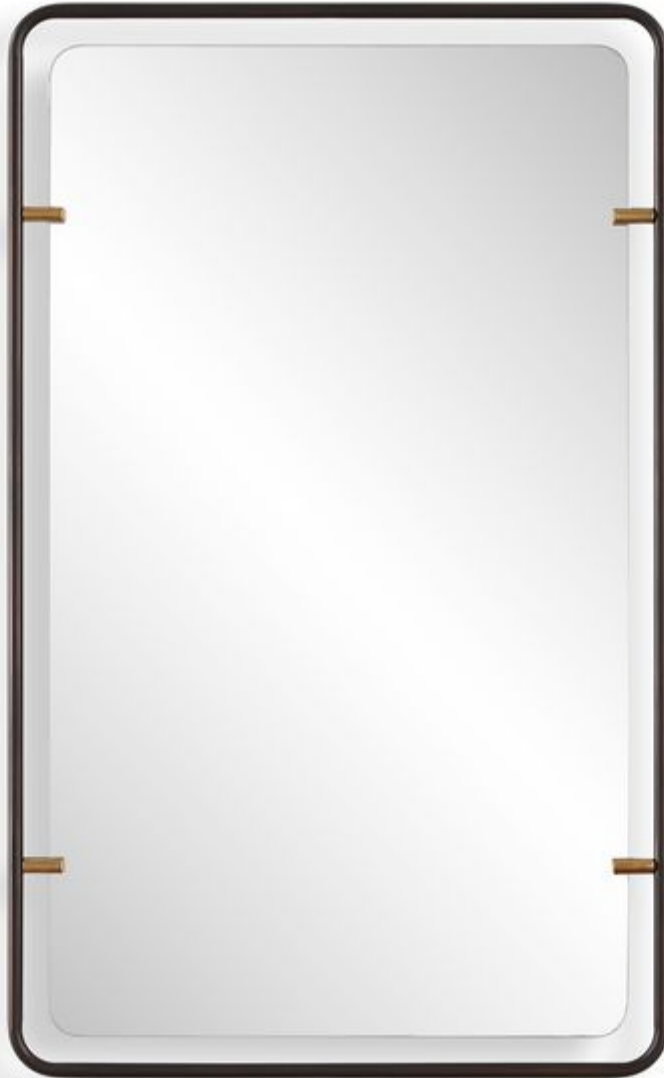

SALT & LIGHT

MIRROR

W00653

This slim, rounded metal frame, finished in a lightly distressed bronze, offers warmth and depth without visual heaviness. The mirror is subtly suspended within the frame and secured by gold leaf accent tabs, creating a floating effect that adds dimension and artisanal character. Striking yet versatile, this mirror is best described as transitional with contemporary influences.

Dimensions:	22 W X 36 H X 1 D (in)
Weight:	22
Ship Via:	Small Parcel