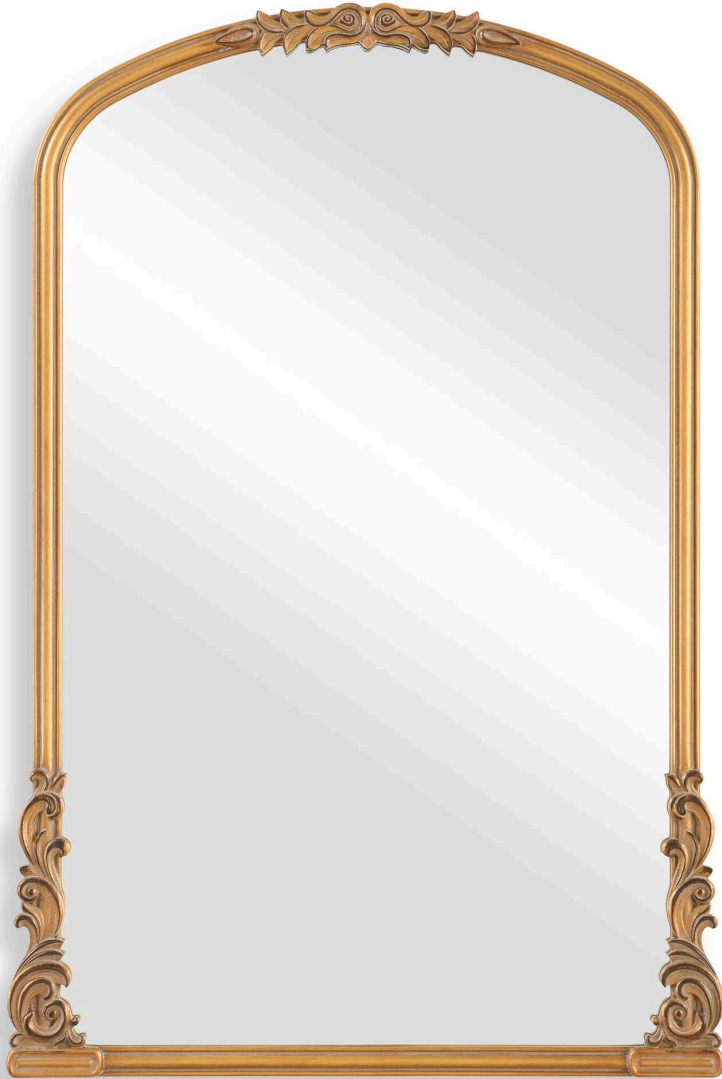

## MIRROR

W00623

Adorned with intricate, ornate details, this Baroque style mirror features a gracefully arched top that brings a touch of grandeur to any room. Constructed with engineered wood, this frame is finished in a rich antique gold, making it a centerpiece of any room.

<b>Dimensions:</b>	24 W X 36 H X 1 D (in)
<b>Weight:</b>	18
<b>Ship Via:</b>	Small Parcel

- Dimensions: 24 W X 36 H X 1 D (in)
  - Weight: 18
  - Ship Via: Small Parcel
- 