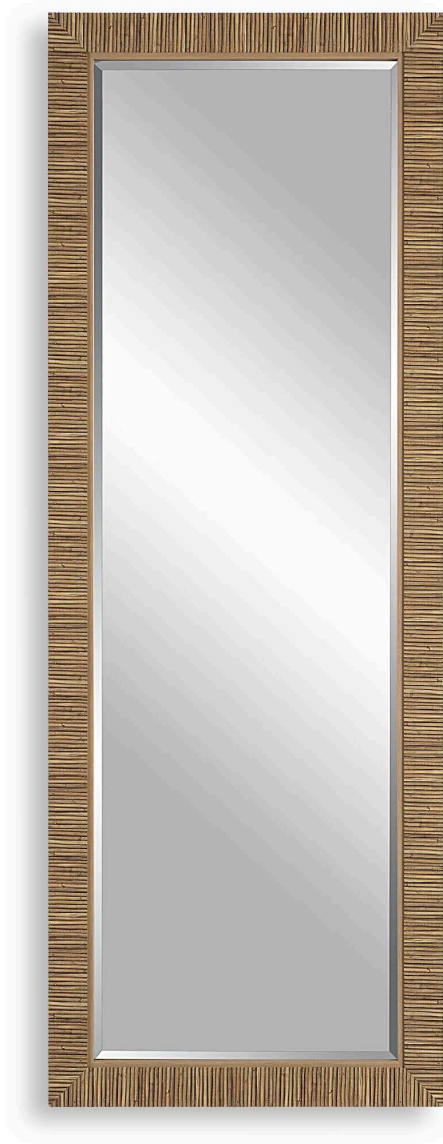

SALT & LIGHT

MIRROR

W00562

Put the finishing touch on your coastal decor with this natural looking rattan frame. Designed to resemble real rattan, this frame is constructed with a wrap that is truly authentic looking. Enjoy the warmth and texture of this welcoming and relaxing design anywhere in the home, including bathrooms without the worry of moisture. The mirror has a 1" bevel and is surrounded by a complementary thin frame liner. May be hung either vertically or horizontally.

Dimensions:	25 W X 70 H X 2 D (in)
Weight:	40
Ship Via:	Motor Freight

Complementary Items

MIRROR W00561

Put the finishing touch on your coastal decor with this natural looking rattan frame. Designed to resemble real rattan, this frame is constructed with a wrap that is truly authentic looking. Enjoy the warmth and texture of this welcoming and relaxing design anywhere in the home, including bathrooms without the worry of moisture. The mirror has a 1" bevel and is surrounded by a complementary thin frame liner. May be hung either vertically or horizontally.

- Dimensions: 25 W X 70 H X 2 D (in)
 - Weight: 40
 - Ship Via: Motor Freight
-

MIRROR W00625

Put the finishing touch on your coastal decor with this natural looking rattan frame. Designed to resemble real rattan, this frame is constructed with a wrap that is truly authentic looking. Enjoy the warmth and texture of this welcoming and relaxing design anywhere in the home, including bathrooms without the worry of moisture. The mirror has a 1" bevel and is surrounded by a complementary thin frame liner. May be hung either vertically or horizontally.

- Dimensions: 25 W X 70 H X 2 D (in)
 - Weight: 40
 - Ship Via: Motor Freight
-