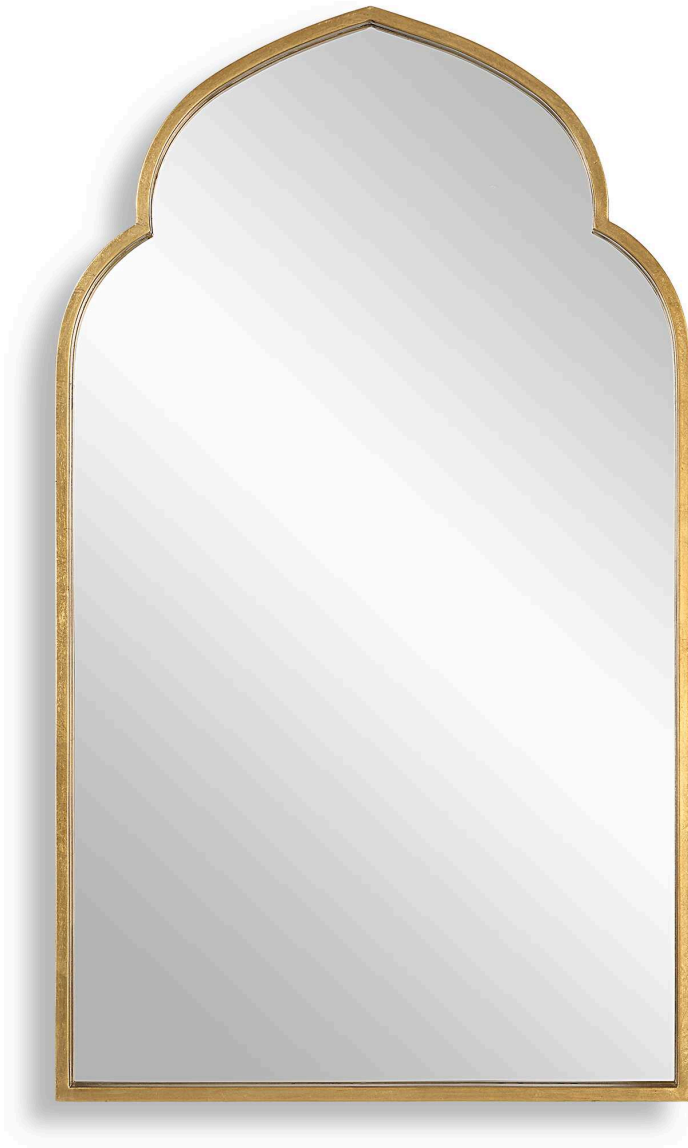

# SALT & LIGHT

## MIRROR

W00534

This beautiful Moroccan style design is made of metal and finished in a lightly antiqued gold leaf.

<b>Dimensions:</b>	22 W X 38 H X 1 D (in)
<b>Weight:</b>	24
<b>Ship Via:</b>	Small Parcel

### **MIRROR W00452**

This beautiful Moroccan style design is made of metal and finished in a lightly antiqued gold leaf.

- Dimensions: 22 W X 38 H X 1 D (in)
  - Weight: 24
  - Ship Via: Small Parcel
- 

### **MIRROR W00535**

This beautiful Moroccan style design is made of metal and finished in a lightly antiqued gold leaf.

- Dimensions: 22 W X 38 H X 1 D (in)
  - Weight: 24
  - Ship Via: Small Parcel
-