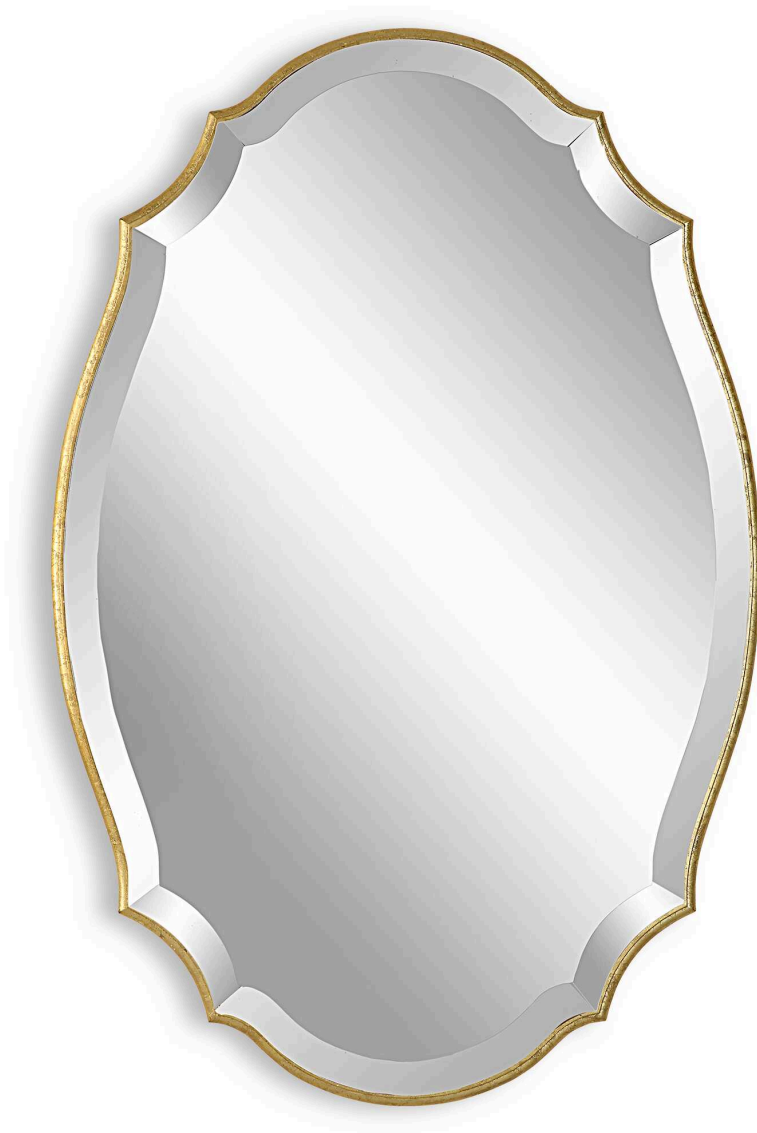

SALT & LIGHT

MIRROR

W00531

A shaped beveled mirror sits atop a rounded edged frame, finished in a lightly antiqued, metallic gold leaf. The bevel is 1" wide. This frame may be hung either vertically or horizontally.

Dimensions:	20 W X 30 H X 1 D (in)
Weight:	16
Ship Via:	Small Parcel

Complementary Items

MIRROR W00406

A shaped beveled mirror sits atop a rounded edged frame, finished in a lightly antiqued, metallic gold leaf. The bevel is 1" wide. This frame may be hung either vertically or horizontally.

- Dimensions: 20 W X 30 H X 1 D (in)
 - Weight: 16
 - Ship Via: Small Parcel
-