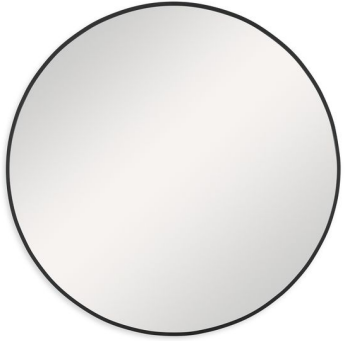

SALT & LIGHT

MIRROR

W00512

This 34" round mirror, made of aluminum, is finished in a brushed gold. Whether you are updating a foyer or a bathroom, the simple, clean design will give any space a refreshed look.

Dimensions:	34 W X 34 H X 2 D (in)
Weight:	23
Ship Via:	Small Parcel

Complementary Items

MIRROR W00505

This 34" round mirror, made of aluminum, is finished in a brushed gold. Whether you are updating a foyer or a bathroom, the simple, clean design will give any space a refreshed look.

- Dimensions: 34 W X 34 H X 2 D (in)
 - Weight: 23
 - Ship Via: Small Parcel
-

MIRROR W00510

This 34" round mirror, made of aluminum, is finished in a brushed gold. Whether you are updating a foyer or a bathroom, the simple, clean design will give any space a refreshed look.