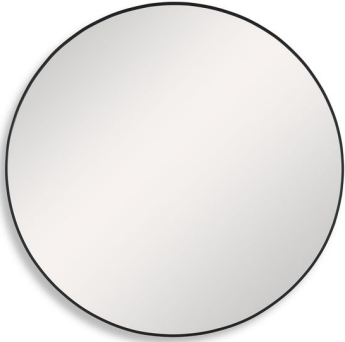

SALT & LIGHT

MIRROR

W00512

This 34" round mirror, made of aluminum, is finished in a brushed gold. Whether you are updating a foyer or a bathroom, the simple, clean design will give any space a refreshed look.

Dimensions:	34 W X 34 H X 2 D (in)
Weight:	23
Ship Via:	Small Parcel

Complementary Items

MIRROR W00505

This 34" round mirror, made of aluminum, is finished in a brushed gold. Whether you are updating a foyer or a bathroom, the simple, clean design will give any space a refreshed look.

- Dimensions: 34 W X 34 H X 2 D (in)
 - Weight: 23
 - Ship Via: Small Parcel
-

MIRROR W00510

This 34" round mirror, made of aluminum, is finished in a brushed gold. Whether you are updating a foyer or a bathroom, the simple, clean design will give any space a refreshed look.

- Dimensions: 34 W X 34 H X 2 D (in)
 - Weight: 23
 - Ship Via: Small Parcel
-