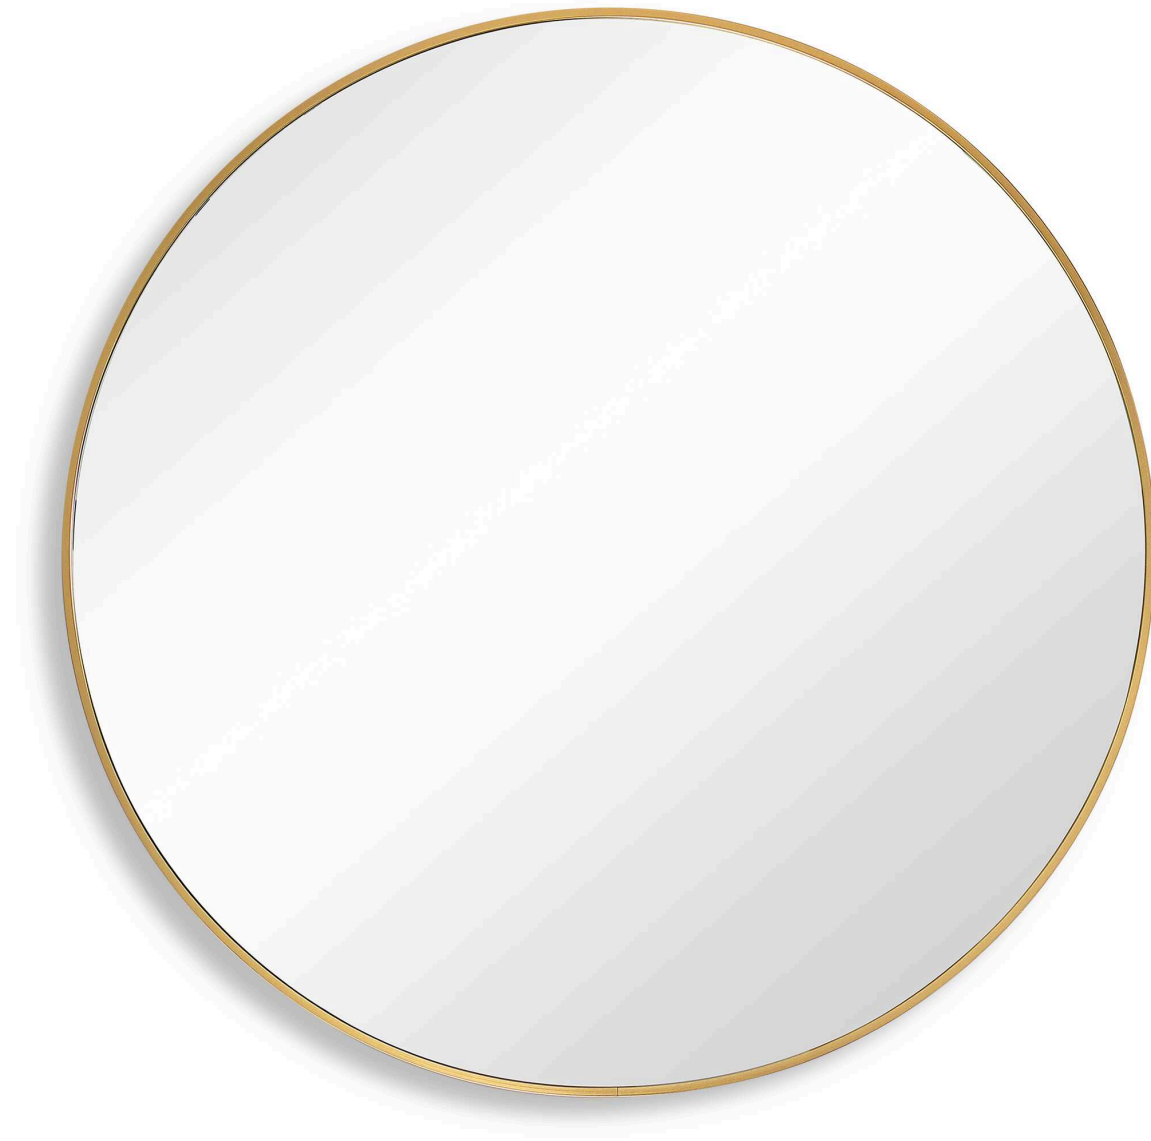

SALT & LIGHT

MIRROR

W00512

This 34" round mirror, made of aluminum, is finished in a brushed gold. Whether you are updating a foyer or a bathroom, the simple, clean design will give any space a refreshed look.

Dimensions:	34 W X 34 H X 2 D (in)
Weight:	23
Ship Via:	Small Parcel

Complementary Items

MIRROR W00505

This 34" round mirror, made of aluminum, is finished in a brushed gold. Whether you are updating a foyer or a bathroom, the simple, clean design will give any space a refreshed look.

- Dimensions: 34 W X 34 H X 2 D (in)
 - Weight: 23
 - Ship Via: Small Parcel
-

MIRROR W00510

This 34" round mirror, made of aluminum, is finished in a brushed gold. Whether you are updating a foyer or a bathroom, the simple, clean design will give any space a refreshed look.

- Dimensions: 34 W X 34 H X 2 D (in)
 - Weight: 23
 - Ship Via: Small Parcel
-